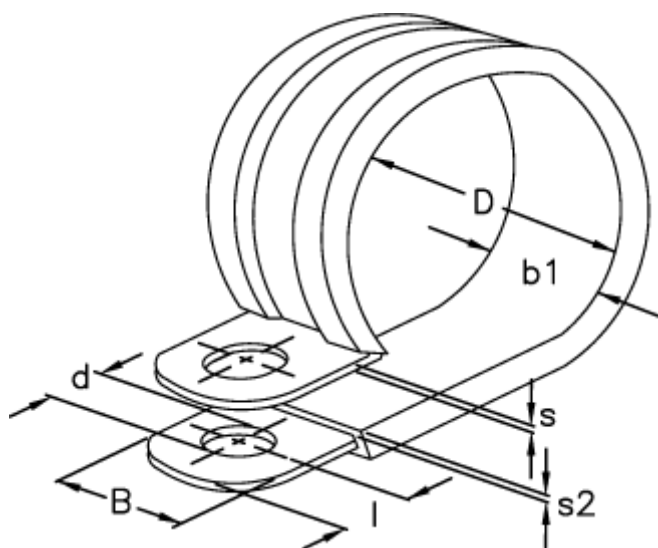

Article number: 029457112029

Description: Norma pipe retaining clip  
RLGU 1. 29/12 W1

## Measures

---

b1	= 15.0
d	= 6.4
Diameter D	= 29
l	= 6
s	= 0.8
s2	= 1.2
Width B	= 12